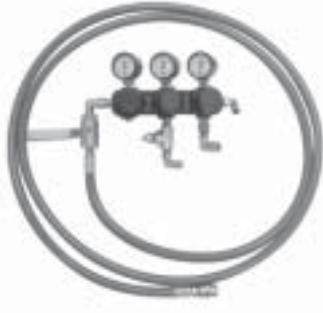

CONTENTS 105-108

- Rack System A Regulator Assembly 106
- Rack System B Regulator Assembly 106
- Dual-Needle Dispenser 106
- Flush Valve Assemblies 107
- Material Pot with Agitator Assembly 107
- Activator Pot Assembly 107
- Solvent Pot Assemblies 108
- QuickFlush™ Static Mixer 108
- Hose Assemblies 108

HOTSHOT™ COMPONENTS

HotShot™ Regulator Assembly

Regulator Assembly Rack System A Part #49825

HotShot™ Regulator Assembly

Regulator Assembly Rack System B Part #52890

Dual-Needle Dispenser

Dual-Needle Dispenser Part #42746
For use with: HotShot™ System A

Flush Valve Assemblies

Flush Valve Assembly Part #49826

For use with: HotShot™ System A

Flush Valve Assembly Part #52892

For use with: HotShot™ System B

Material Pot Assembly with Agitator

Material Pot Assembly Part #49824

Solvent Pot Assembly Part #52891
 For use with: HotShot™ System B

QuickFlush™ Static Mixer

QuickFlush™ Static Mixer Part #9145
 For use with: HotShot™ System B

Hose Assemblies

4-In-1 Proportioner Hose for QuickFlush™ Static Mixer